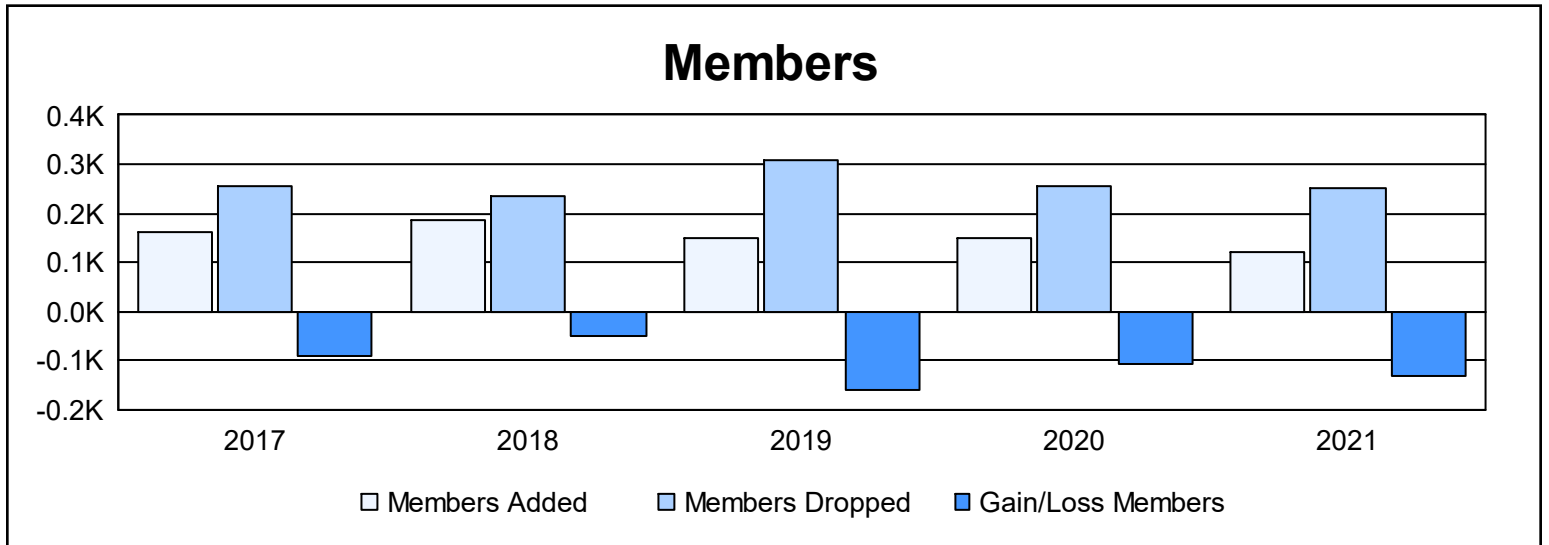

Year	New Clubs	Dropped Clubs	Gain/ Loss Clubs	New Members	Charter Members	Reinstate Members	Transfer Members	Total Member Added	Total Members Dropped	Gain/ Loss Members
2016-2017	0	2	-2	158	0	2	2	162	254	-92
2017-2018	0	2	-2	181	0	2	3	186	236	-50
2018-2019	0	2	-2	143	0	5	1	149	310	-161
2019-2020	0	3	-3	144	0	3	1	148	257	-109
2020-2021	0	2	-2	116	1	3	0	120	251	-131
<b>Average</b>	<b>0</b>	<b>2</b>	<b>-2</b>	<b>148</b>	<b>0</b>	<b>3</b>	<b>1</b>	<b>153</b>	<b>262</b>	<b>-109</b>

### Membership Composition June 2021 Cumulative