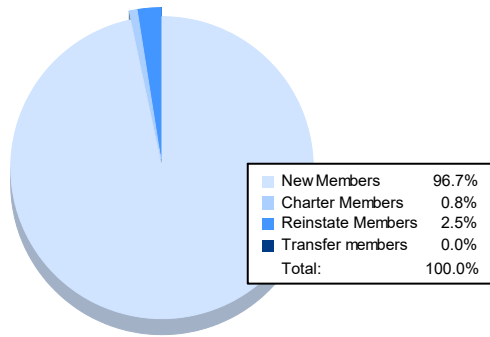

Year	New Clubs	Dropped Clubs	Gain/ Loss Clubs	New Members	Charter Members	Reinstate Members	Transfer Members	Total Member Added	Total Members Dropped	Gain/ Loss Members
2016-2017	0	2	-2	158	0	2	2	162	254	-92
2017-2018	0	2	-2	181	0	2	3	186	236	-50
2018-2019	0	2	-2	143	0	5	1	149	310	-161
2019-2020	0	3	-3	144	0	3	1	148	257	-109
2020-2021	0	2	-2	116	1	3	0	120	251	-131
<b>Average</b>	<b>0</b>	<b>2</b>	<b>-2</b>	<b>148</b>	<b>0</b>	<b>3</b>	<b>1</b>	<b>153</b>	<b>262</b>	<b>-109</b>

### Membership Composition June 2021 Cumulative