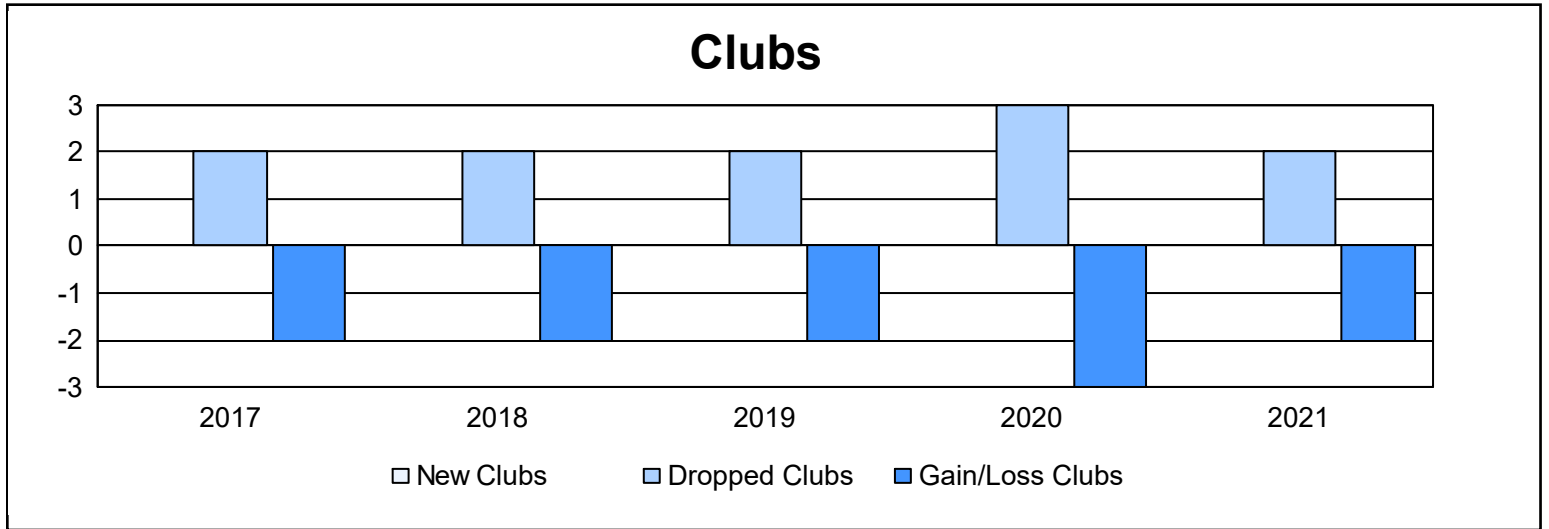

Year	New Clubs	Dropped Clubs	Gain/ Loss Clubs	New Members	Charter Members	Reinstate Members	Transfer Members	Total Member Added	Total Members Dropped	Gain/ Loss Members
2016-2017	0	2	-2	158	0	2	2	162	254	-92
2017-2018	0	2	-2	181	0	2	3	186	236	-50
2018-2019	0	2	-2	143	0	5	1	149	310	-161
2019-2020	0	3	-3	144	0	3	1	148	257	-109
2020-2021	0	2	-2	116	1	3	0	120	251	-131
<b>Average</b>	<b>0</b>	<b>2</b>	<b>-2</b>	<b>148</b>	<b>0</b>	<b>3</b>	<b>1</b>	<b>153</b>	<b>262</b>	<b>-109</b>

### Membership Composition June 2021 Cumulative